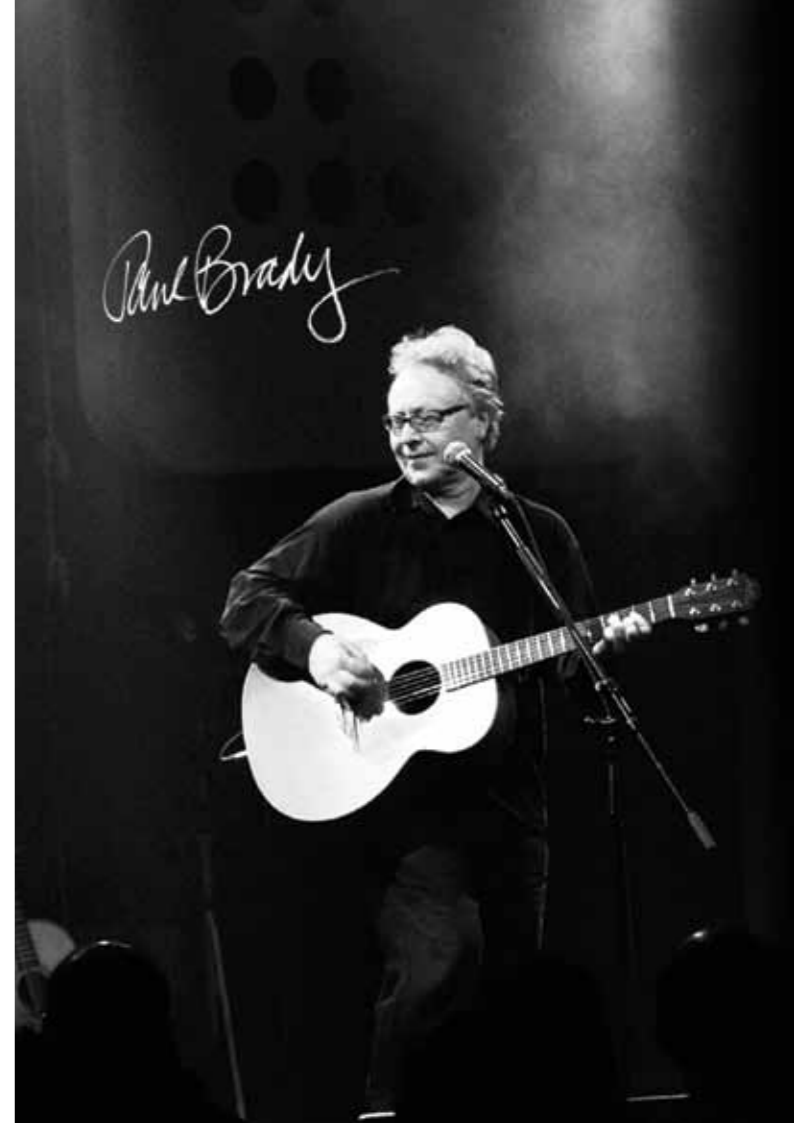

The Paul Brady
Signature Model